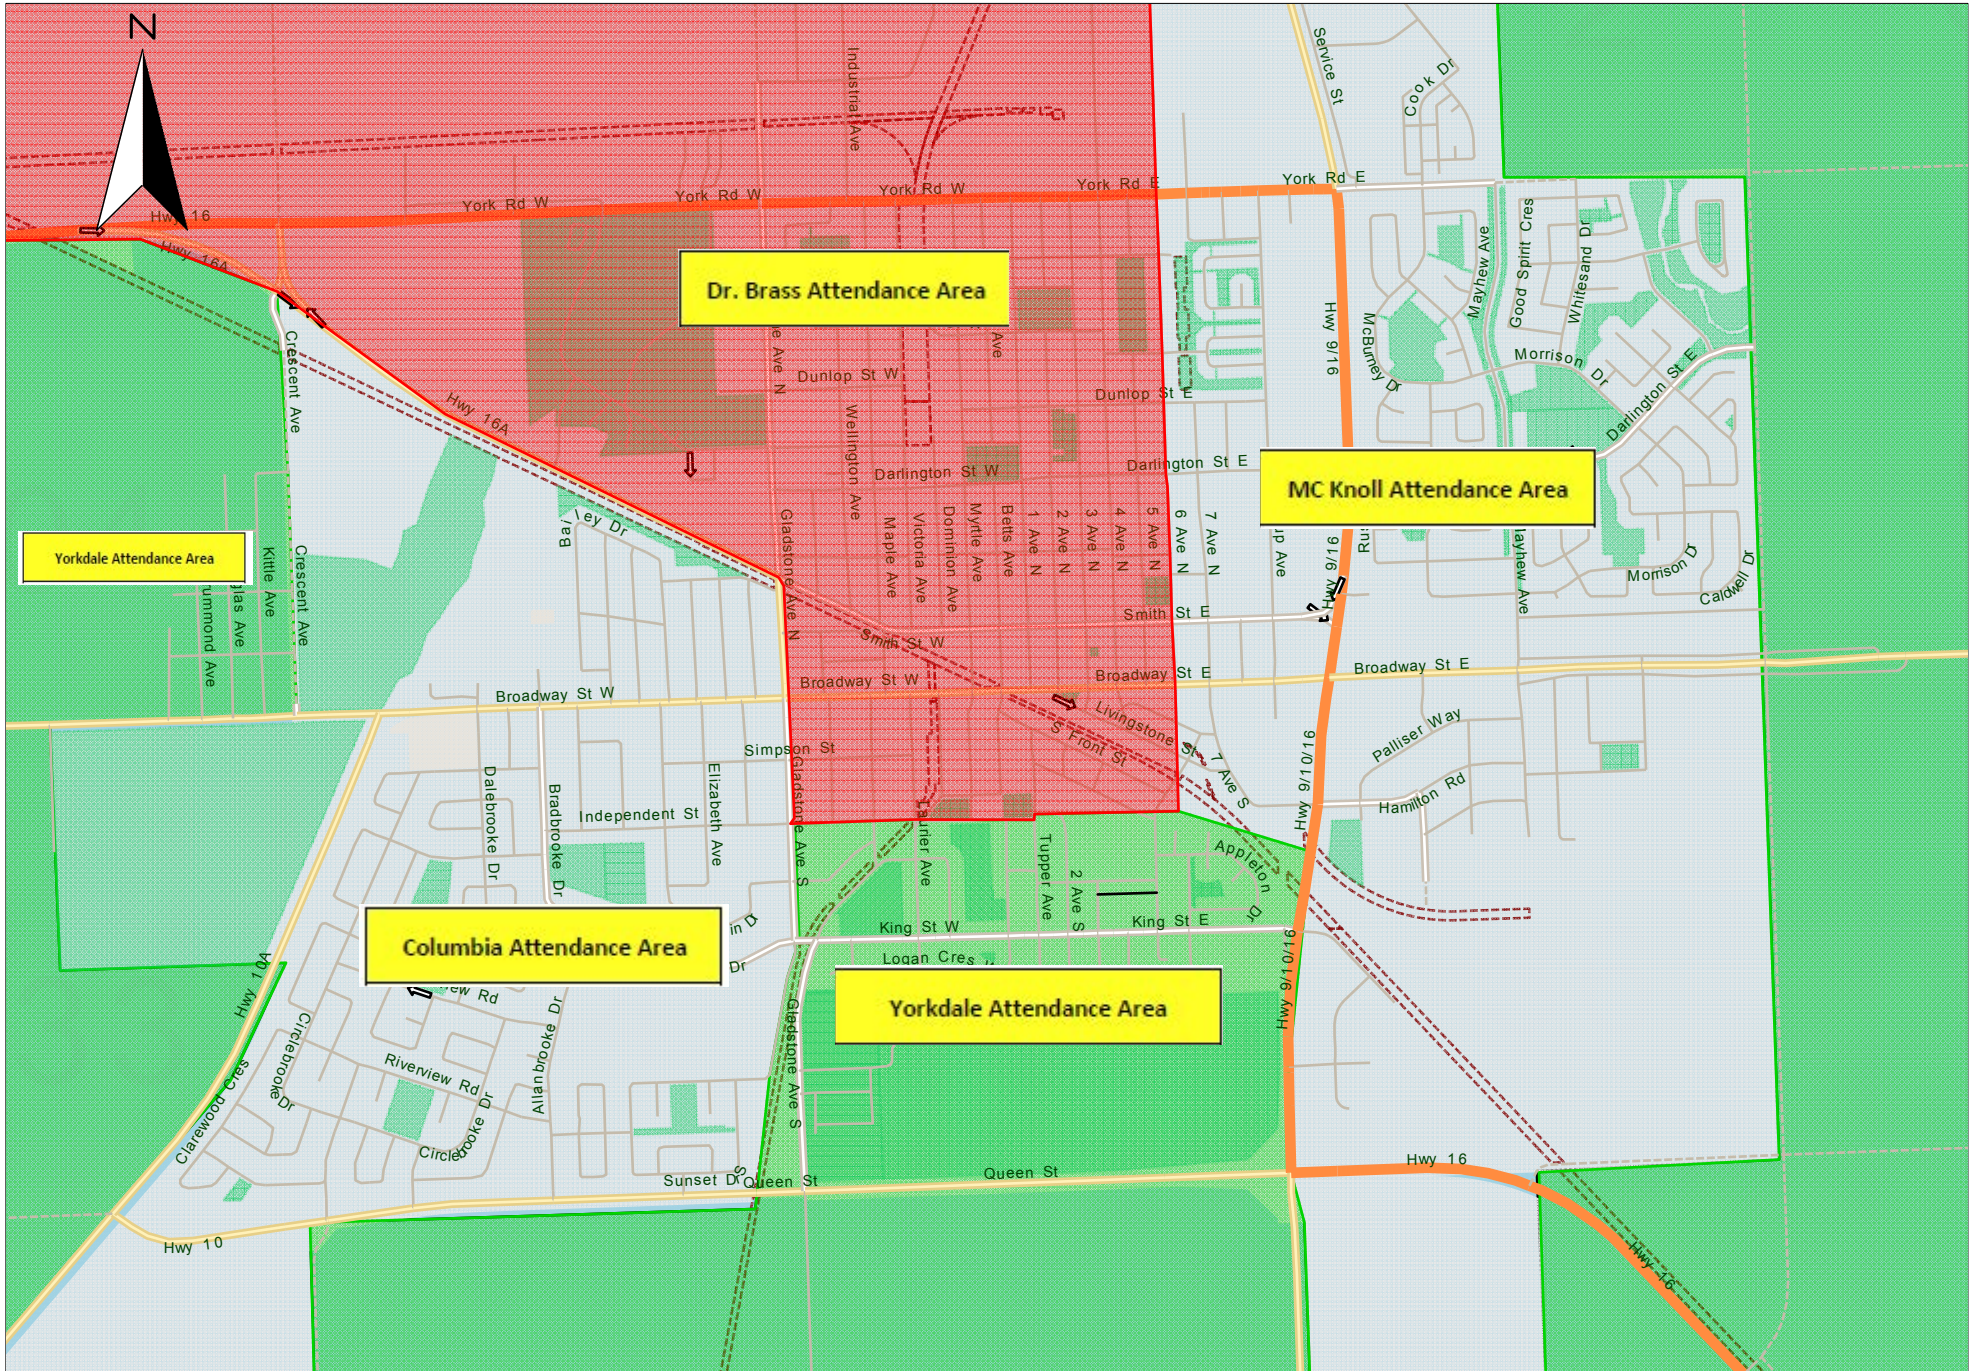

Yorkton Attendance Area

Yorkton Regional High School Attendance Area

Scale = 1 : 469918

0 2300 11500 23000 46000 115000