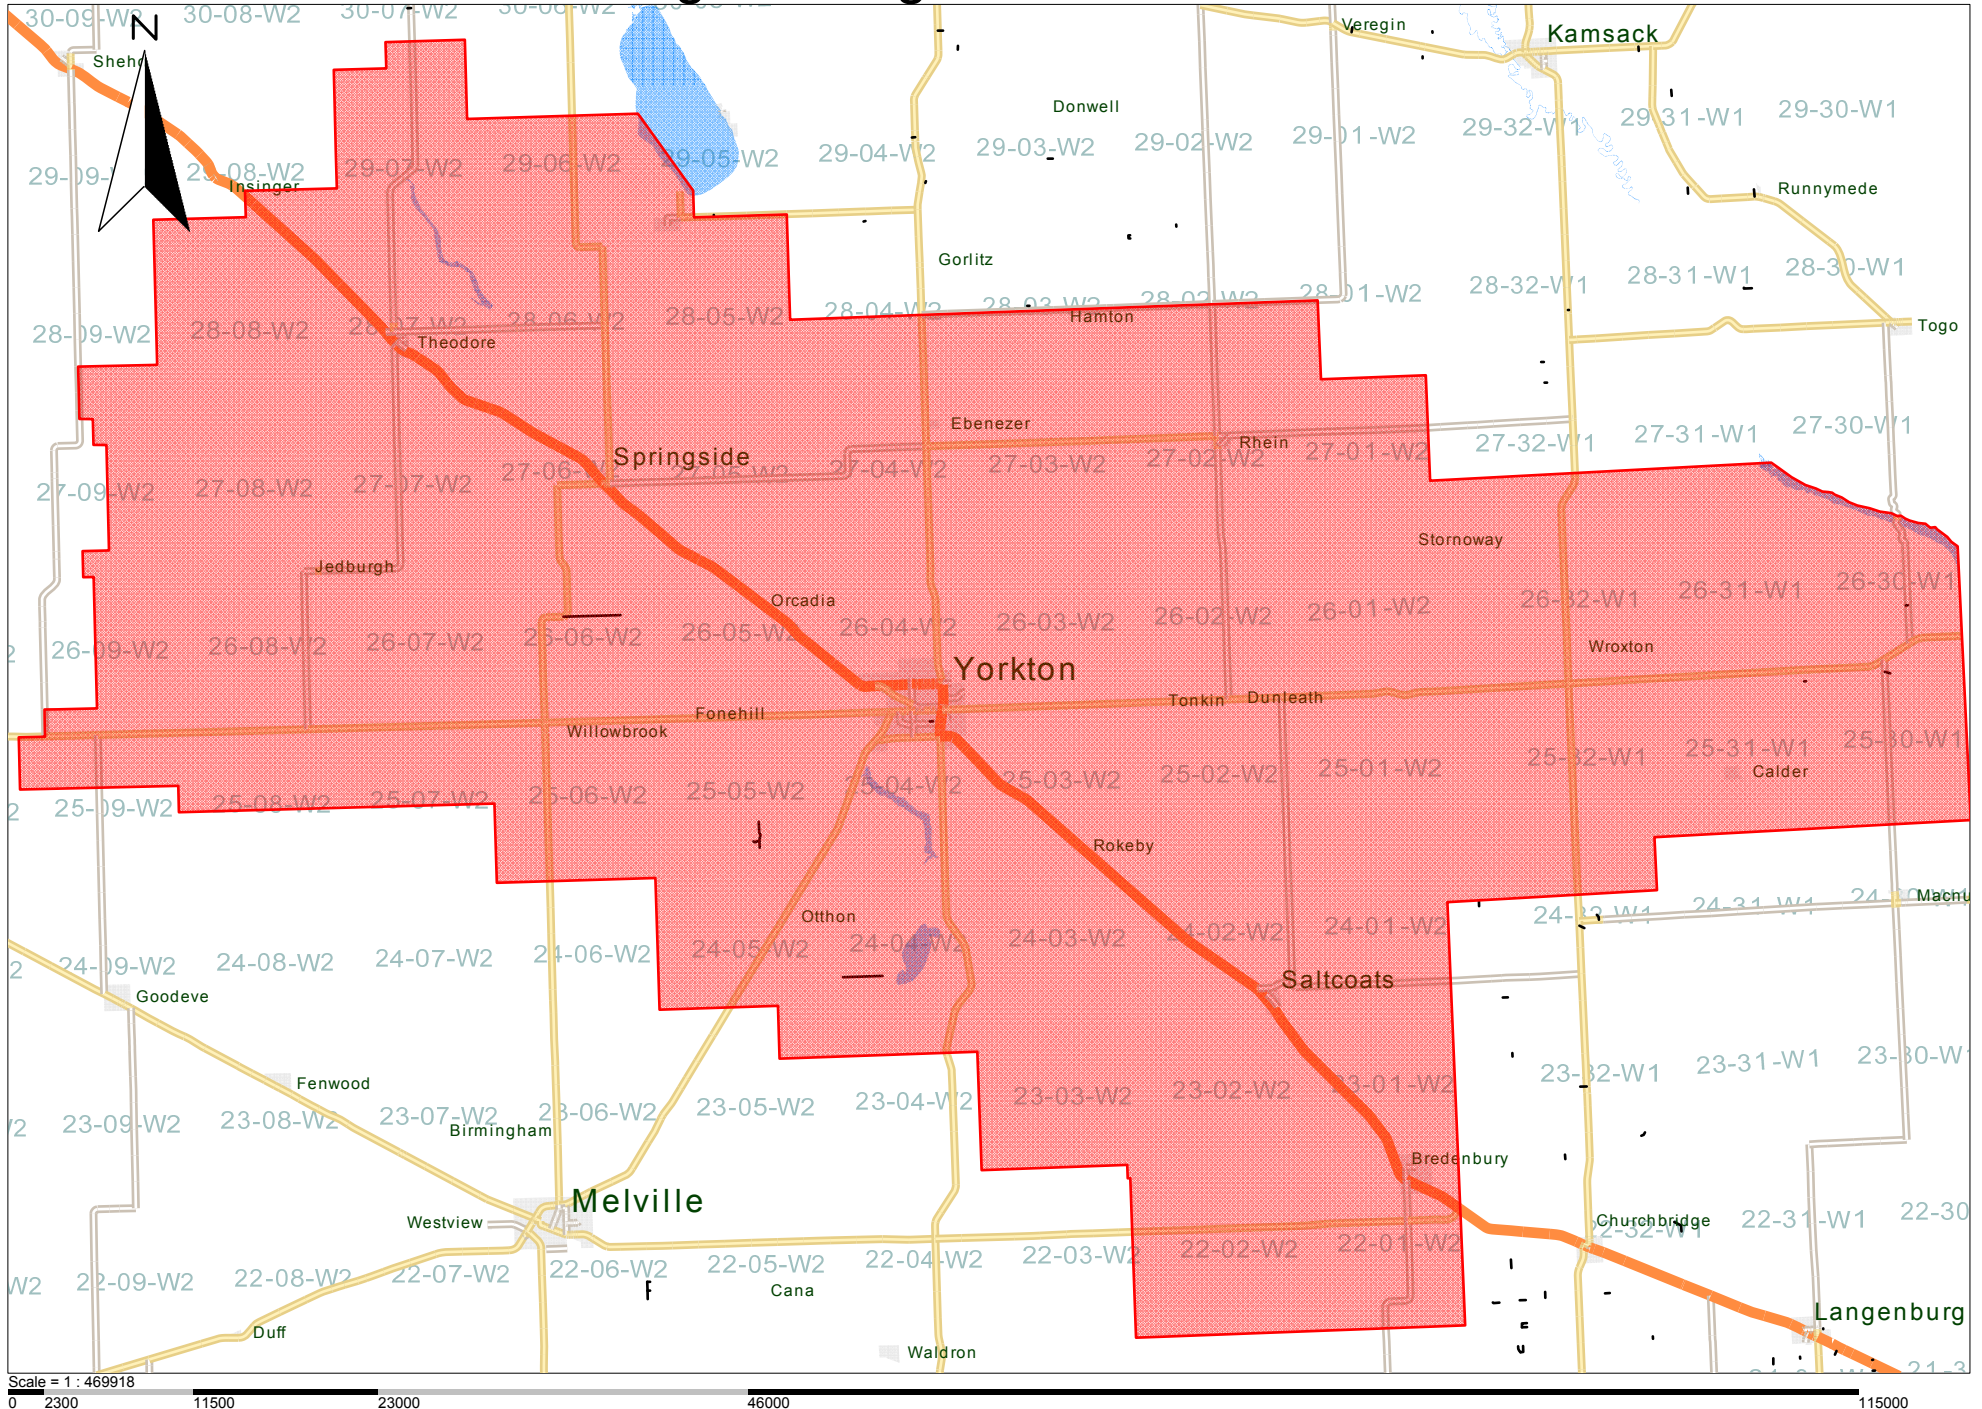

Yorkton Attendance Area

Yorkton Regional High School Attendance Area

Scale = 1 : 469918

0 2300 11500 23000 46000 115000